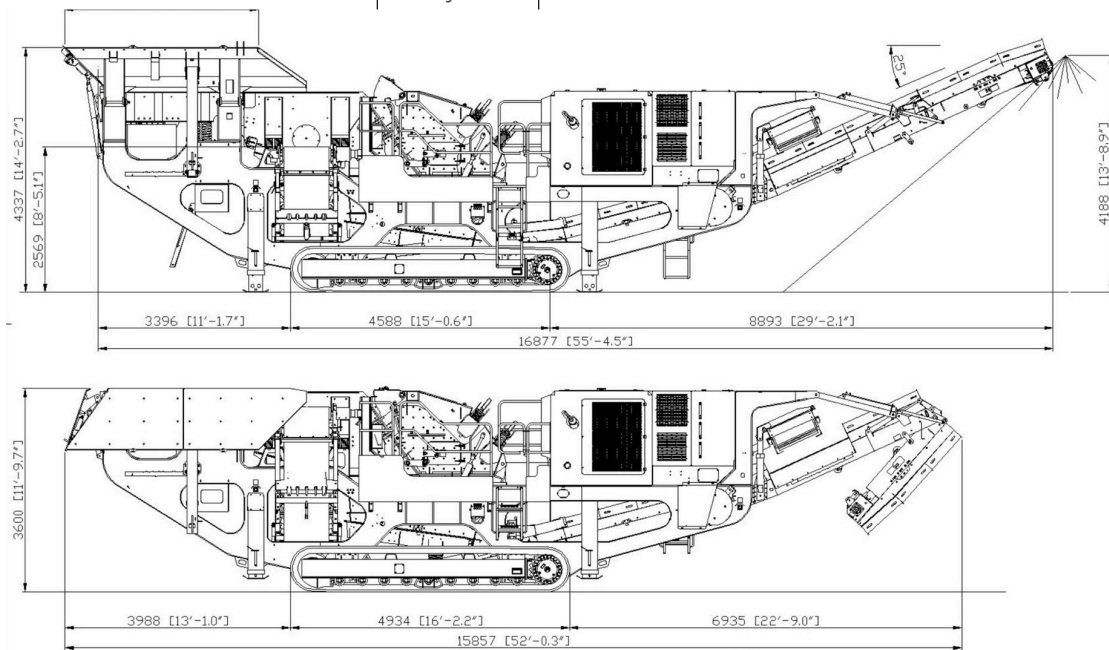

TRACK-MOUNTED IMPACT CRUSHER

THE **4654i-t** AGGRESSIVELY CRUSHES ANY SIZE JOB

Heavy duty track mounted crusher with following features: 1200mm (48") diameter x 1350mm (53") wide impactor, 510 Hp (380 kW) Volvo D13 Stage V engine / 516 Hp C13 CAT LRC / 536 Hp C13 CAT, tracked, integrated hydraulic folding hopper, integrated hydraulic folding stockpiling conveyors, I-beam plate fabricated chassis construction, open chassis design for ease of maintenance, fast setup time, and vibrating feeder under crusher discharge.

LIPPMANN

4654i-t TECHNICAL SPECIFICATIONS

SPECIFICATIONS	
Length – transport model	15.857m (52' - 0.3")
Width – transport all models	3.00m (9' - 10")
Height – transport track	3.60m (11' - 9.7")
Weight – track (estimated)	52,900 Kgs (116,624 lbs.) inc. magnet & dirt conveyor
Diesel tank capacity	864 L (228 US gal)
Hydraulic tank capacity	783 L (207 US gal)
Impact rotor	1200mm x 1350mm
Feed opening	1360mm x 950mm
Crusher drive	Direct drive
Feed size	600 x 500 x 500 lump
CSS adjustment	Hydraulic
Transport length	19.081m
Transport width	3.75m
Transport height	3.60m
Total weight	65,730kg (est.)

FEEDER	
Feeder width	1164mm
Feeder length	2695mm
Adjustable speed	Yes
Drive	Hydraulic

CONVEYORS	
Stockpile height	3743mm
Stockpile height side conveyor	2569mm
Belt width	1400mm
Angle adjustable	Option
Quick release	Yes

ENGINE	
Engine	Volvo D13 Tier 4
Engine power	380kW
Fuel tank capacity	864 L
Hydraulic tank capacity	783 L

HOPPER	
Hopper length	4280mm
Hopper width	2487mm
Hopper volume	6.8m ³
Hopper adjustment	Integrated hydraulic folding
Hopper material	8mm sides + 10mm liners