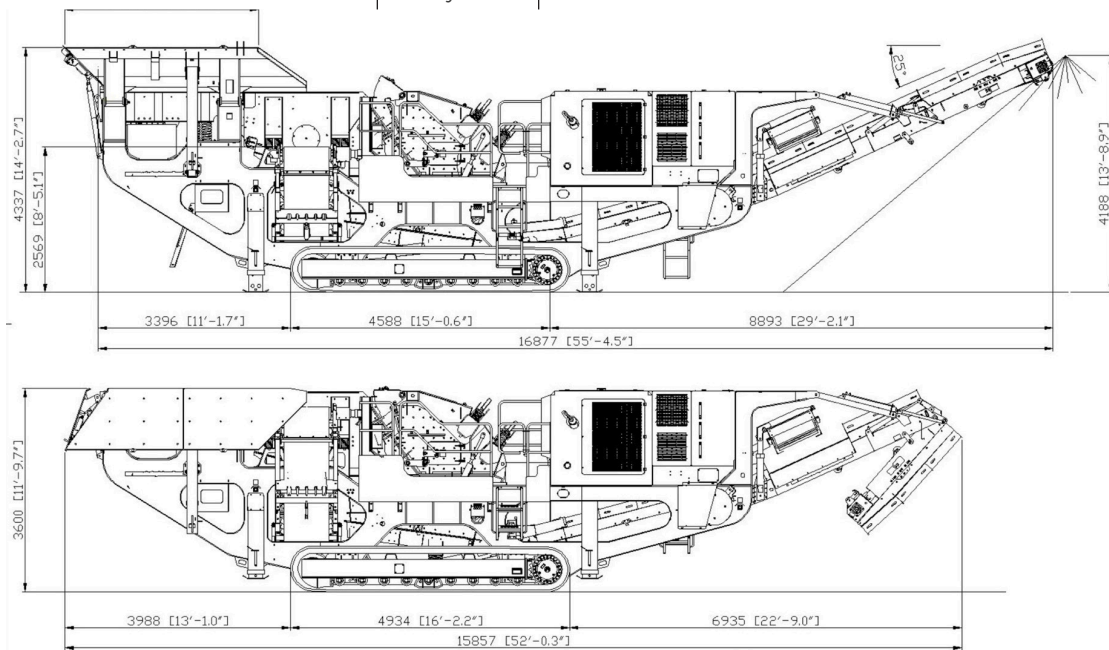

# THE **4654i-t** AGGRESSIVELY CRUSHES ANY SIZE JOB

Heavy duty track mounted crusher with following features: 1200mm (48") diameter x 1350mm (53") wide impactor, 510 Hp (380 kW) Volvo D13 Stage V engine / 516 Hp C13 CAT LRC / 536 Hp C13 CAT, tracked, integrated hydraulic folding hopper, integrated hydraulic folding stockpiling conveyors, I-beam plate fabricated chassis construction, open chassis design for ease of maintenance, fast setup time, and vibrating feeder under crusher discharge.

# 4654i-t TECHNICAL SPECIFICATIONS

SPECIFICATIONS	
Length – transport model	15.857m (52' - 0.3")
Width – transport all models	3.00m (9' - 10")
Height – transport track	3.60m (11' - 9.7")
Weight – track (estimated)	52,900 Kgs (116,624 lbs.) inc. magnet & dirt conveyor
Diesel tank capacity	864 L (228 US gal)
Hydraulic tank capacity	783 L (207 US gal)
Impact rotor	1200mm x 1350mm
Feed opening	1360mm x 950mm
Crusher drive	Direct drive
Feed size	600 x 500 x 500 lump
CSS adjustment	Hydraulic
Transport length	19.081m
Transport width	3.75m
Transport height	3.60m
Total weight	65,730kg (est.)

FEEDER	
Feeder width	1164mm
Feeder length	2695mm
Adjustable speed	Yes
Drive	Hydraulic

CONVEYORS	
Stockpile height	3743mm
Stockpile height side conveyor	2569mm
Belt width	1400mm
Angle adjustable	Option
Quick release	Yes

ENGINE	
Engine	Volvo D13 Tier 4
Engine power	380kW
Fuel tank capacity	864 L
Hydraulic tank capacity	783 L

HOPPER	
Hopper length	4280mm
Hopper width	2487mm
Hopper volume	6.8m <sup>3</sup>
Hopper adjustment	Integrated hydraulic folding
Hopper material	8mm sides + 10mm liners