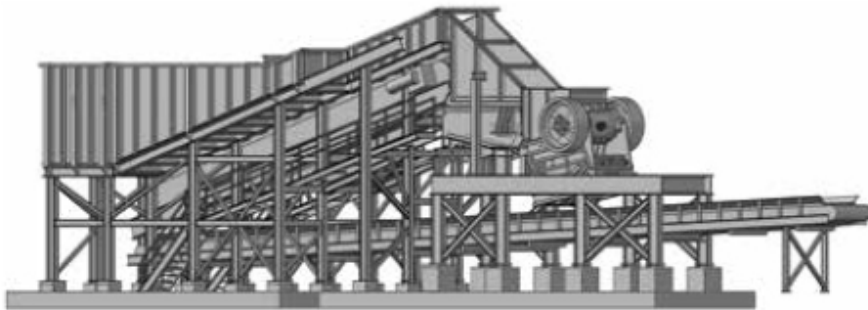

PRIMARY STATIONS TECHNICAL SPECIFICATIONS

SPECIFICATIONS													
Jaw Gape x Width inches (mm)	E.HP	RPM	Hydraulic Toggle or Manual Toggle Plate						Manual Toggle Plate Option Only*				
			3 (77)	3.5 (89)	4 (102)	4.5 (115)	5 (127)	6 (153)	7 (178)	8 (204)	10 (254)	12 (305)	14 (356)
36 x 50 (920 x 1270)	250	220		342-375 (310-340)	375-468 (340-425)	421-527 (382-478)	468-573 (425-520)	573-661 (520-600)	661-750 (600-680)	750-926 (680-840)*	927-1136 (841-1031) *	1135-1246 (1030-1130)*	1177-1316 (1068-1194)*
38 x 62 (970 x 1580)	250/300	210		372-424 (337-385)	408-468 (370-425)	459-527 (416-478)	510-586 (463-532)	624-713 (566-647)	720-823 (653-747)	816-936 (740-849)	1008-1149 (914-1042)*	1236-1397 (1121-1267)*	1356-1559 (1230-1414)*
42 x 48 (1070 x 1220)	250	210			386-489 (350-444)	441-550 (400-499)	489-595 (444-540)	599-689 (543-625)	688-780 (624-708)	788-966 (715-876)	966-1177 (876-1068)*	1069-1178 (970-1069)*	1176-1309 (1067-1188)*
48 x 50 (1220 x 1270)	250	210				464-578 (421-524)	514-625 (466-567)	629-724 (571-657)	723-819 (656-743)	828-1015 (751-921)	1015-1237 (921-1122)*	1123-1237 (1019-1122)*	1235-1375 (1120-1247)*
50 x 62 (1270 x 1580)	300/350	190					600-650 (544-590)	700-775 (635-703)	850-915 (771-830)	980-1088 (889-987)	1199-1301 (1088-1180)*	1400-1499 (1270-1360)*	1599-1700 (1451-1542)*

AUTHORIZED DISTRIBUTOR

LIPPMANN

3271 East Van Norman Avenue
Cudahy, WI 53110

Lippmann-Milwaukee.com

800-648-0486