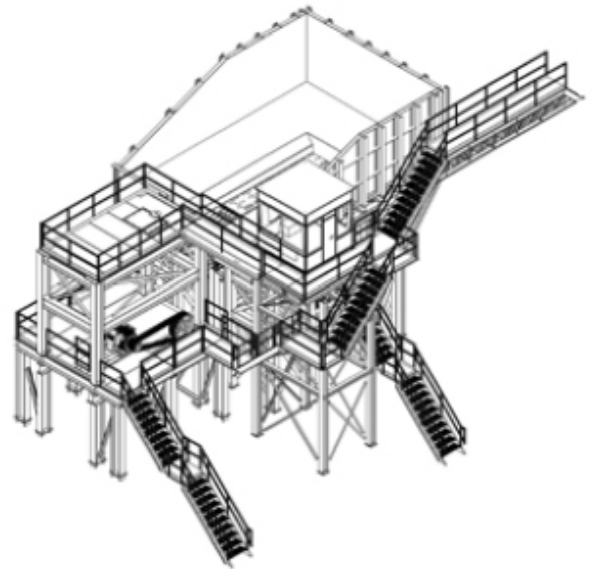

PRIMARY STATIONS TECHNICAL SPECIFICATIONS

SPECIFICATIONS													
Jaw Gape x Width inches (mm)	E.HP	RPM	Hydraulic Toggle or Manual Toggle Plate						Manual Toggle Plate Option Only*				
			3 (77)	3.5 (89)	4 (102)	4.5 (115)	5 (127)	6 (153)	7 (178)	8 (204)	10 (254)	12 (305)	14 (356)
36 x 50 (920 x 1270)	250	220		342-375 (310-340)	375-468 (340-425)	421-527 (382-478)	468-573 (425-520)	573-661 (520-600)	661-750 (600-680)	750-926 (680-840)*	927-1136 (841-1031) *	1135-1246 (1030-1130)*	1177-1316 (1068-1194)*
38 x 62 (970 x 1580)	250/300	210		372-424 (337-385)	408-468 (370-425)	459-527 (416-478)	510-586 (463-532)	624-713 (566-647)	720-823 (653-747)	816-936 (740-849)	1008-1149 (914-1042)*	1236-1397 (1121-1267)*	1356-1559 (1230-1414)*
42 x 48 (1070 x 1220)	250	210			386-489 (350-444)	441-550 (400-499)	489-595 (444-540)	599-689 (543-625)	688-780 (624-708)	788-966 (715-876)	966-1177 (876-1068)*	1069-1178 (970-1069)*	1176-1309 (1067-1188)*
48 x 50 (1220 x 1270)	250	210				464-578 (421-524)	514-625 (466-567)	629-724 (571-657)	723-819 (656-743)	828-1015 (751-921)	1015-1237 (921-1122)*	1123-1237 (1019-1122)*	1235-1375 (1120-1247)*
50 x 62 (1270 x 1580)	300/350	190					600-650 (544-590)	700-775 (635-703)	850-915 (771-830)	980-1088 (889-987)	1199-1301 (1088-1180)*	1400-1499 (1270-1360)*	1599-1700 (1451-1542)*

AUTHORIZED DISTRIBUTOR

LIPPMANN

3271 East Van Norman Avenue
Cudahy, WI 53110

Lippmann-Milwaukee.com

800-648-0486